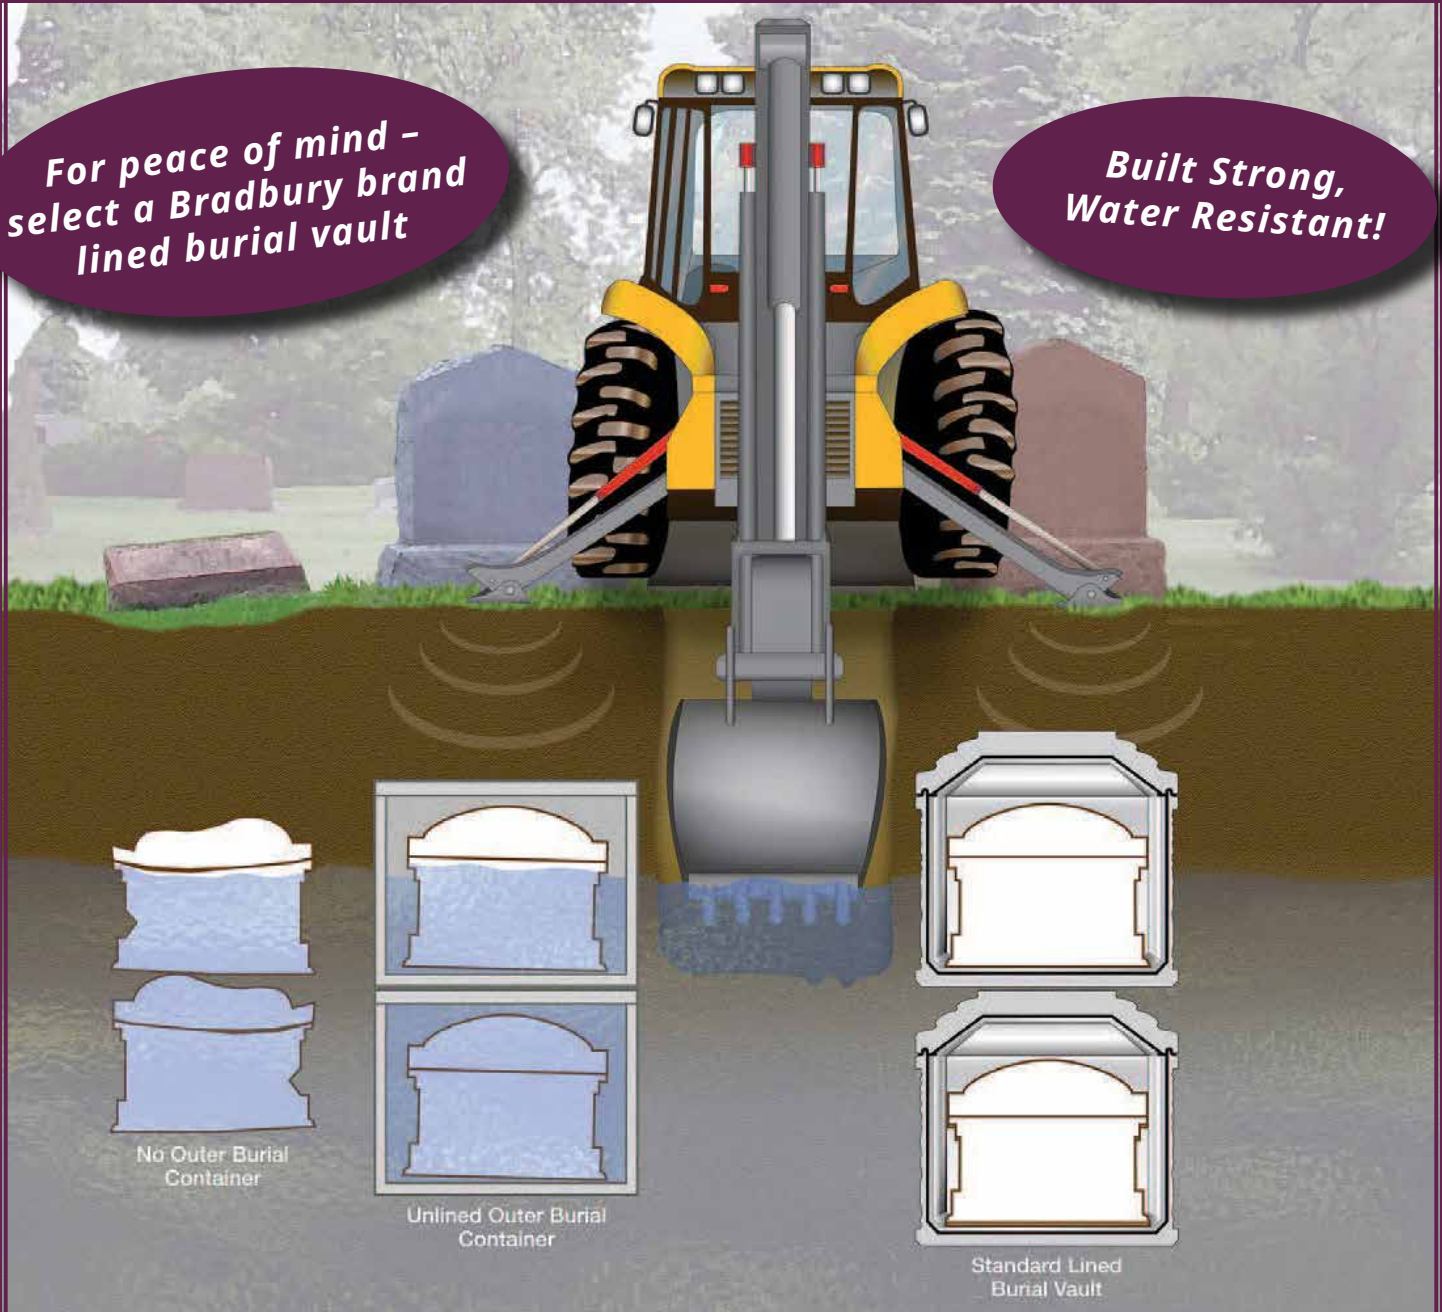

www.bradburyvault.com

If it's not lined and sealed... it's not a burial vault.

*For peace of mind -
select a Bradbury brand
lined burial vault*

*Built Strong,
Water Resistant!*

Why use a burial vault? Not only is a burial vault required in some cemeteries, but it's the vault that distributes the weight of the earth above. This prevents dangerous shifts that could disturb any headstone or marker, and protects the casket from being crushed from the earth used to fill the grave. It also protects the casket from the weight of cemetery equipment which could sit over the grave at one time or another.