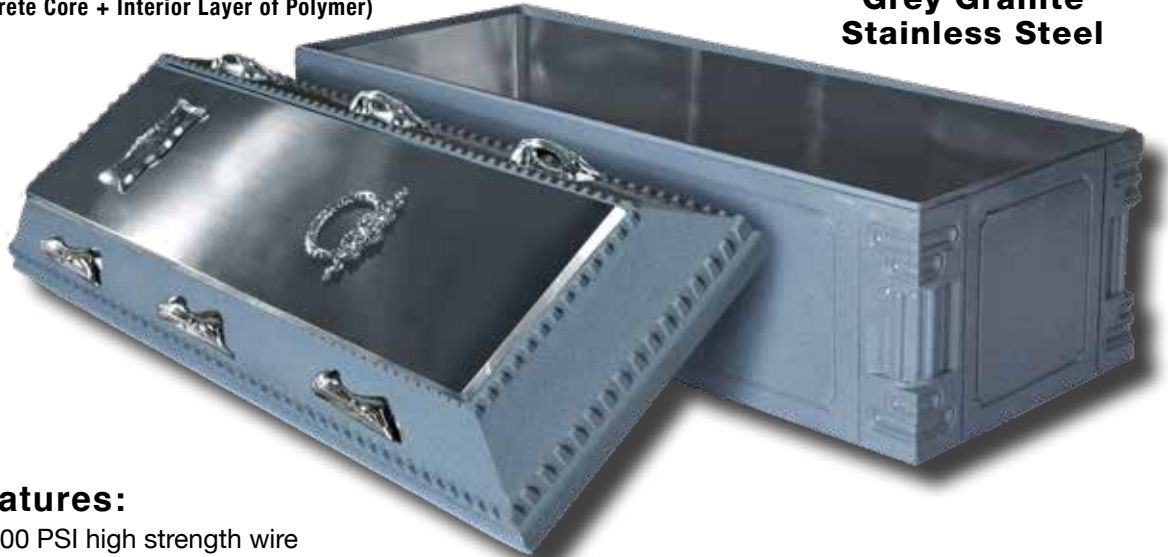

(Interior & Carapace Solid Stainless Steel Lining + Outer Layer of Polymer + Bradbury 6500 PSI Concrete Core + Interior Layer of Polymer)

**Elite Aegean
Grey Granite
Stainless Steel**

**Elite Aegean
Black Marble
Stainless Steel**

**Elite Aegean
Rose Granite
Stainless Steel**

**Elite Aegean
White Marble
Stainless Steel**

Features:

- 6500 PSI high strength wire reinforced concrete with seamless inner and outer layers of polymer protection surrounded by a mirror-like, polished stainless steel inner and carapace lining. Sold in simulated black marble, simulated white marble, simulated rose granite, and simulated gray granite. 6 handles. Bradbury Way Service available.

Vault No.	Inside	Outside
30 (Standard)	86" x 30"	90" x 34"

**BRADBURY
VAULT COMPANY**

PREMIUM PROTECTION

BRONZE GUARDIAN

Features:

- 6500 PSI high strength wire reinforced concrete vault with seamless ABS plastic inner liner surrounding a gleaming solid bronze lined interior. Outside lid covered by solid bronze carapace. Nameplate, emblem, and rail handles. Painted solid or two tone. Bradbury Way Service available.