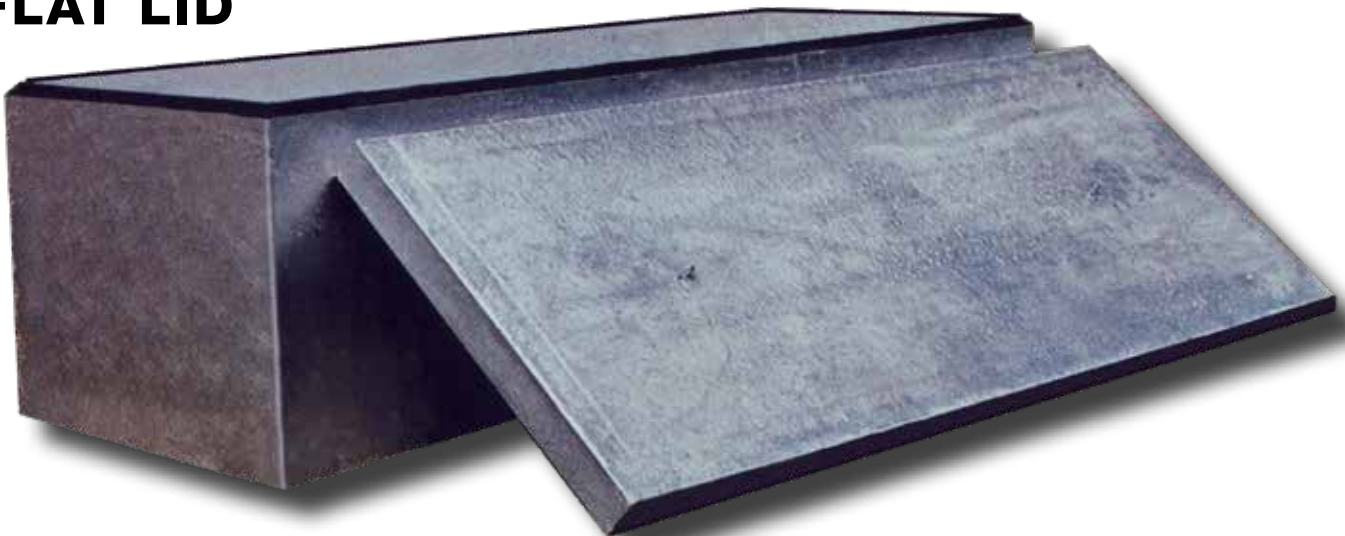

FLAT LID

Vault No.	Inside	Outside
48	92" x 48"	96" x 52"
42	91" x 42"	95" x 46"
36	92" x 36"	97" x 43"
32	92" x 32"	93" x 36"
30 (Standard)	86" x 30"	90" x 34"
19	45" x 19"	50" x 23"

Features:

- 6500 PSI high strength wire reinforced concrete. Sealed. Painted in silver or copper.

BRADBURY
VAULT COMPANY

*Note: Colors shown are representative and may differ from actual product.