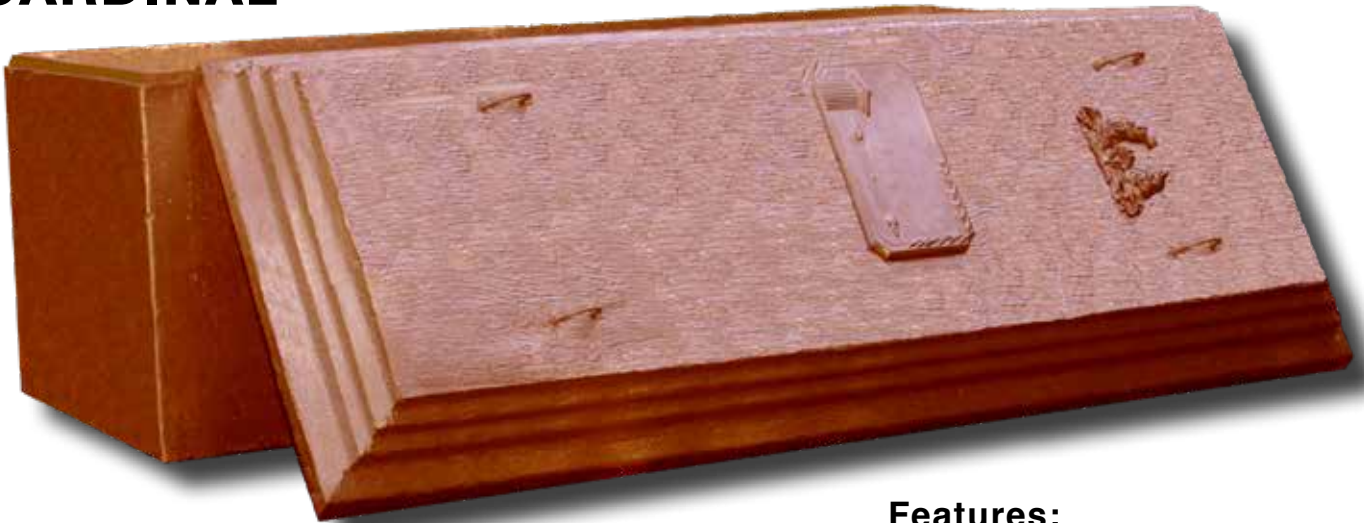

BASIC PROTECTION

CARDINAL

Vault No.	Inside	Outside
34	90" x 34"	93" x 38"
32	90" x 32"	93" x 36"
30 (Standard)	86" x 30"	90" x 34"
29 (Limited)	85" x 29"	89" x 32"
28 (Limited)	86" x 28"	89" x 30"
24 (Limited)	68" x 24"	71" x 28"

Features:

- 6500 PSI high strength wire reinforced concrete with step lid for added strength. Sealed. Painted solid or two tone. Nameplate and emblem available

BRADBURY
VAULT COMPANY