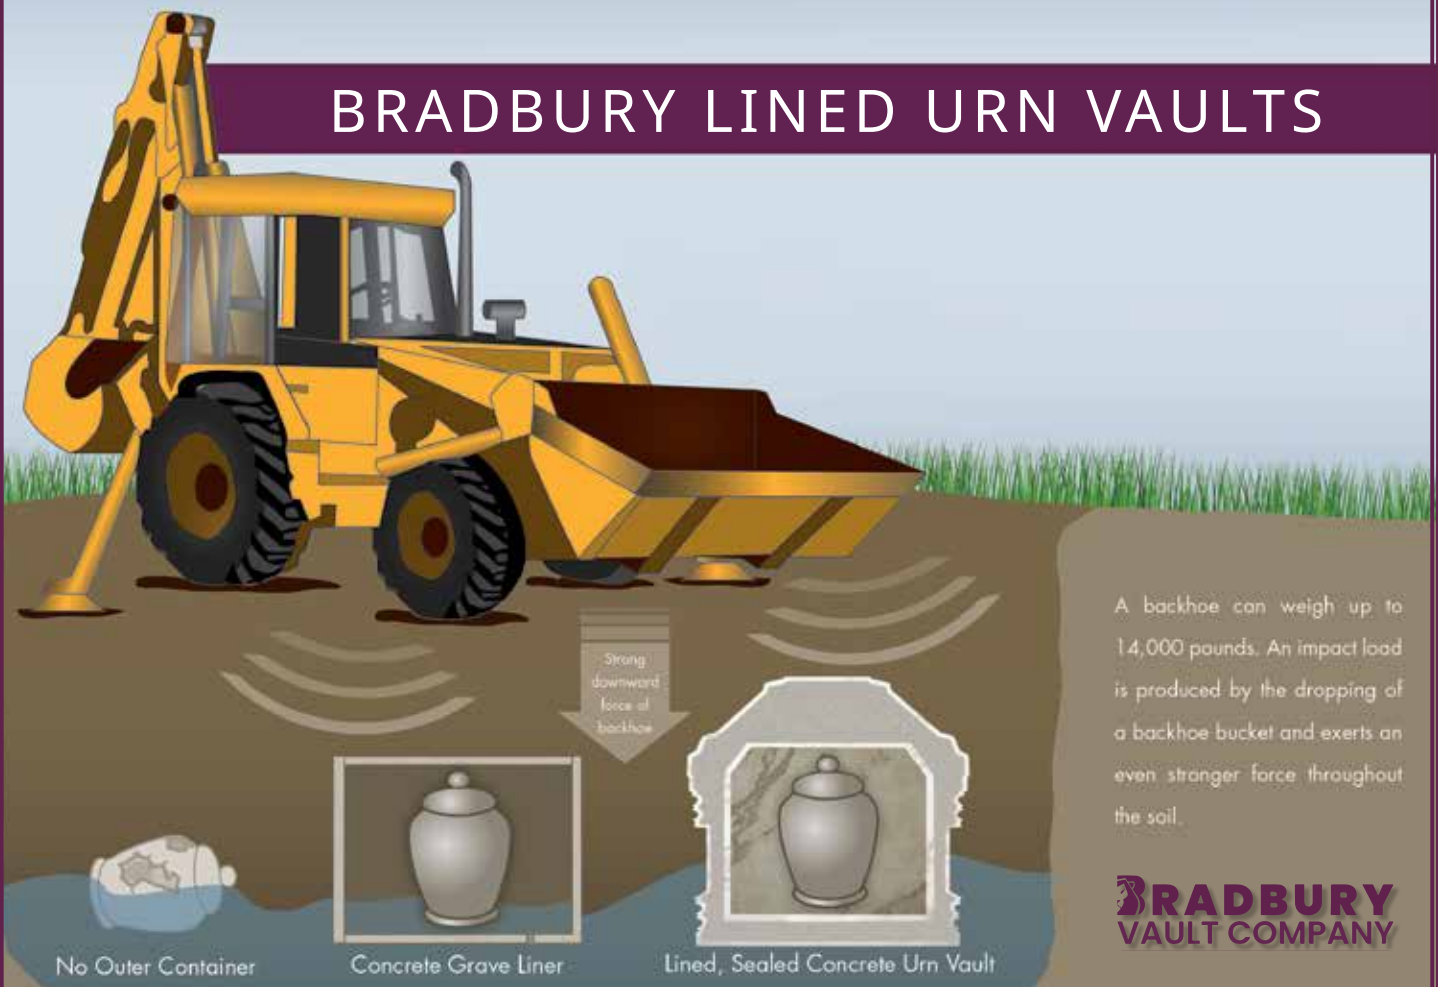

**Note: Colors shown are representative and may differ from actual product.*

If it's not lined and sealed... it's not an urn vault.

BRADBURY LINED URN VAULTS

Why use an urn vault? Not only is a urn vault required in some cemeteries, but it's the vault that distributes the weight of the earth above. This prevents dangerous shifts that could disturb any headstone or marker, and protects the urn from being crushed from the earth used to fill the grave.