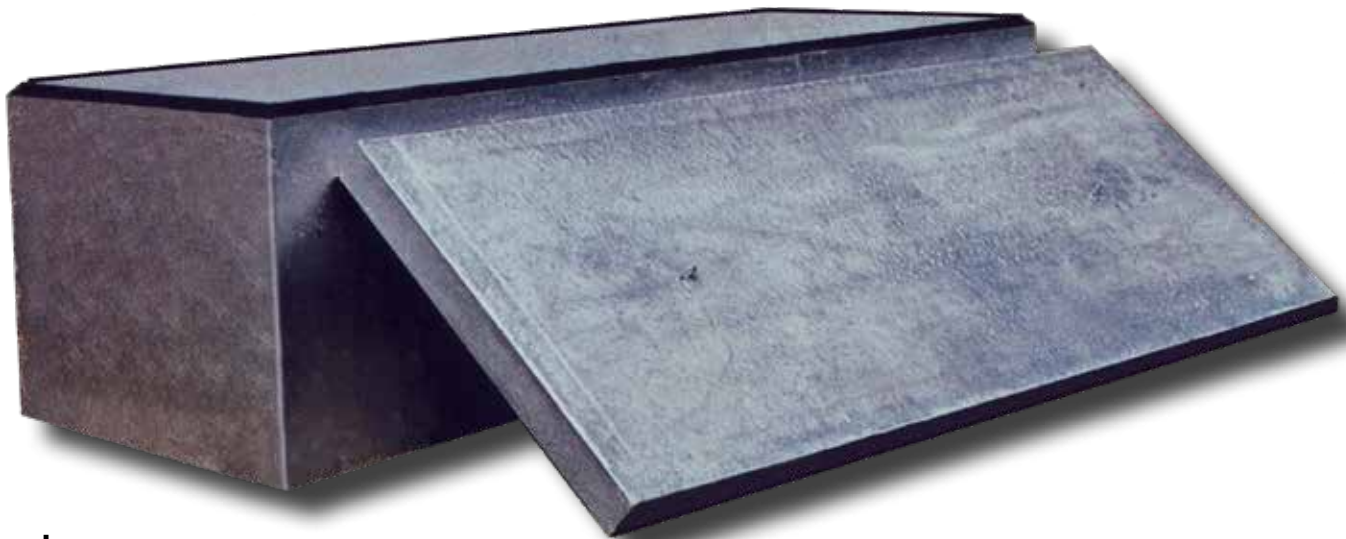

BASIC PROTECTION

ROUGH BOX/GRAVE LINER

Features:

- 6500 PSI high strength wire reinforced concrete. Not sealed. Not painted.

Vault No.	Inside	Outside
36	92" x 36"	97" x 43"
30 (Standard)	86" x 30"	90" x 34"
30	86" x 30"	90" x 31"

BRADBURY
VAULT COMPANY