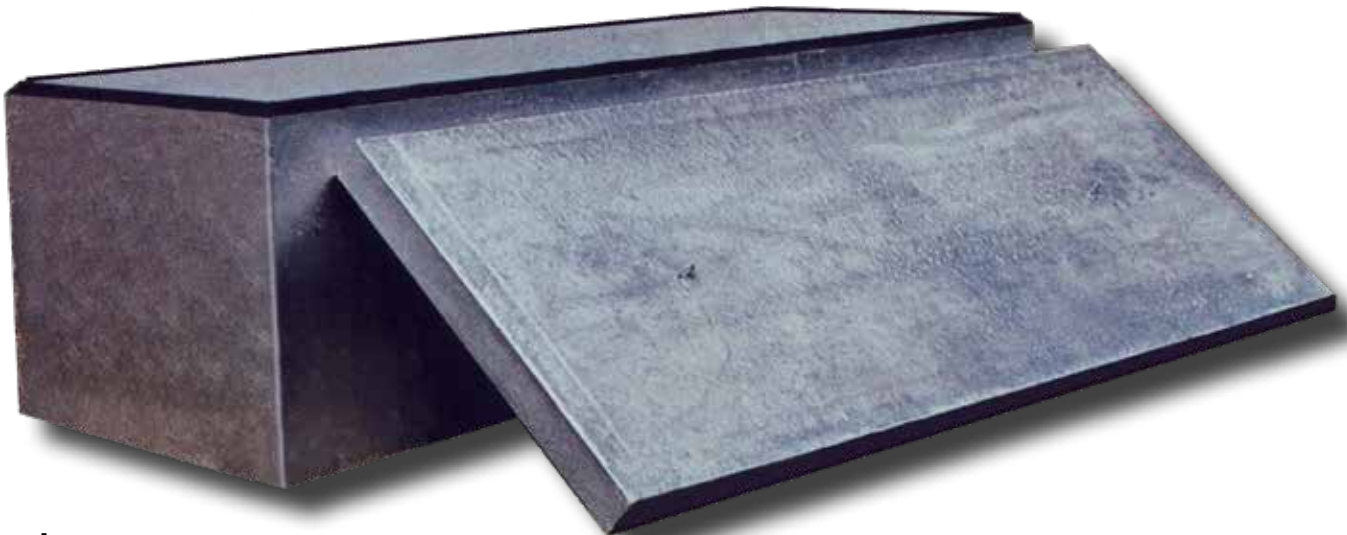

ROUGH BOX/GRAVE LINER

Features:

- 6500 PSI high strength reinforced concrete. Not sealed. Not painted.

Vault No.	Inside	Outside
36	92" x 36"	97" x 43"
30 (Standard)	86" x 30"	90" x 34"
30	86" x 30"	90" x 31"

BRADBURY
VAULT COMPANY

*Note: Colors shown are representative and may differ from actual product.