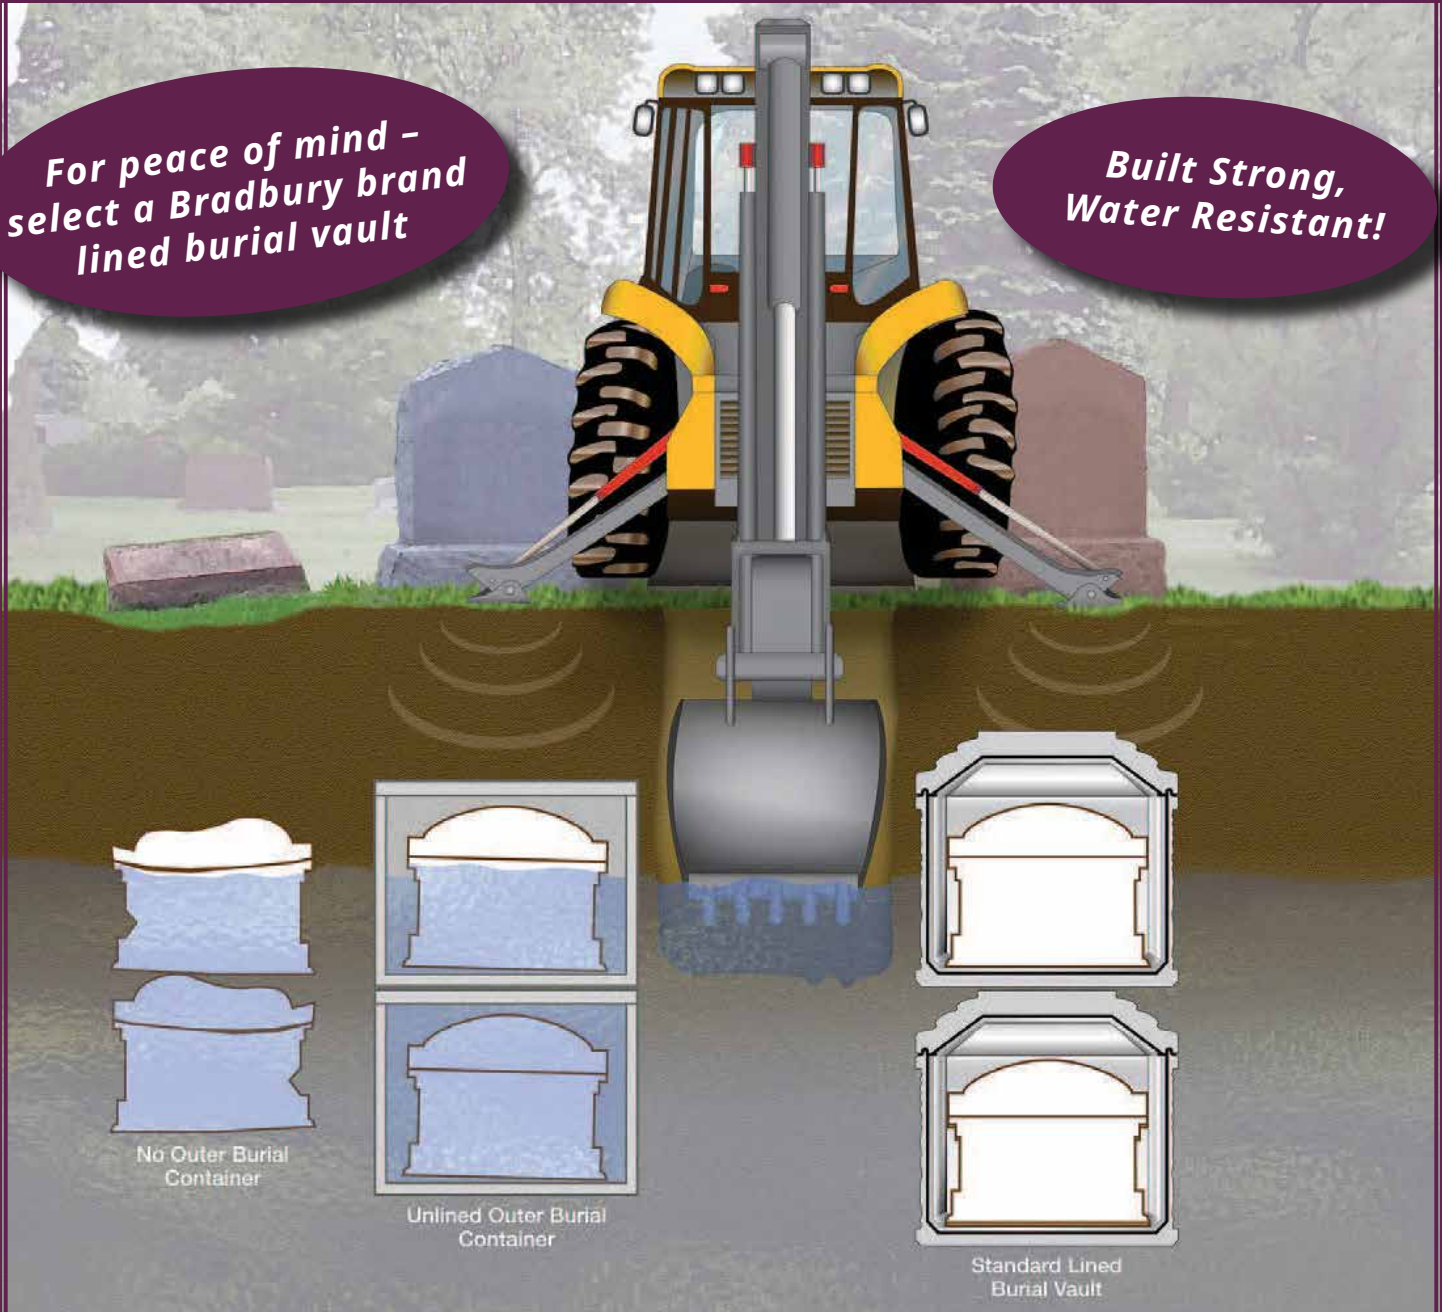

# If it's not lined and sealed... it's not a burial vault.

*For peace of mind -  
select a Bradbury brand  
lined burial vault*

*Built Strong,  
Water Resistant!*

No Outer Burial  
Container

Unlined Outer Burial  
Container

Standard Lined  
Burial Vault

Why use a burial vault? Not only is a burial vault required in some cemeteries, but it's the vault that distributes the weight of the earth above. This prevents dangerous shifts that could disturb any headstone or marker, and protects the casket from being crushed from the earth used to fill the grave. It also protects the casket from the weight of cemetery equipment which could sit over the grave at one time or another.