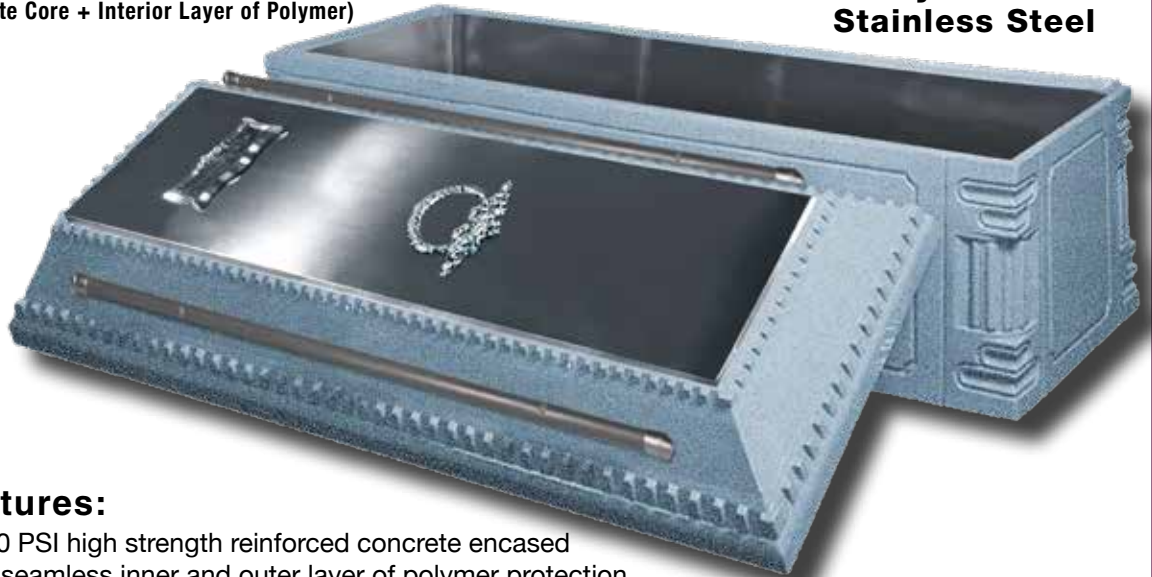

ELITE PROTECTION

ELITE AEGEAN STAINLESS STEEL

(Interior & Carapace Solid Stainless Steel Lining + Outer Layer of Polymer + Bradbury 6500 PSI Concrete Core + Interior Layer of Polymer)

Elite Aegean
Grey Granite
Stainless Steel

Features:

- 6500 PSI high strength reinforced concrete encased in a seamless inner and outer layer of polymer protection surrounded by a mirror-like, polished stainless steel inner and carapace lining. Sold in simulated black marble, simulated white marble, simulated rose granite, and simulated gray granite. Rail handles. Bradbury Way Service available.

Vault No.	Inside	Outside
30 (Standard)	86" x 30"	90" x 34"

BRADBURY
VAULT COMPANY