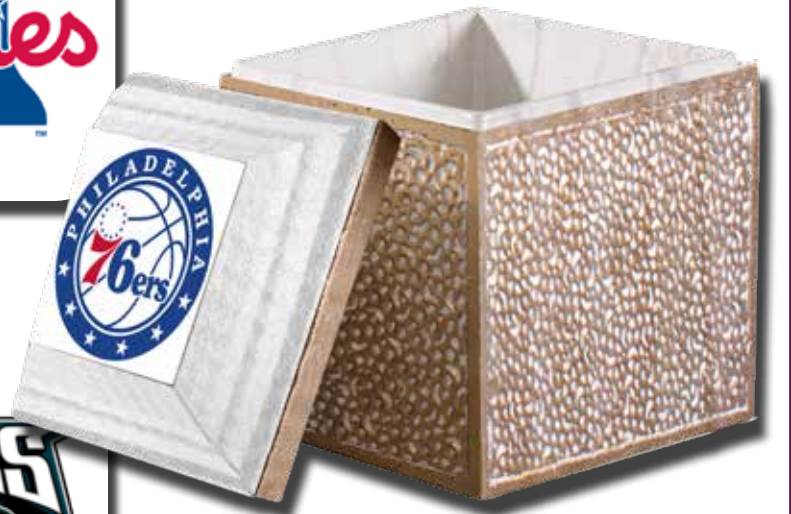

URN VAULT PERSONALIZATION

Vinyl Lid Appliqué:

Bradbury offers the largest variety of custom vinyl urn vault lid appliqué in the industry. All military branches are available as well as local services.

We can also customize appliqué to the customer's interests.

Available on the Royal Imperial urn vault and above.

If you have any questions, please feel free to ask about any and all of our urn vault personalization options.

*Note: Colors shown are representative and may differ from actual product.