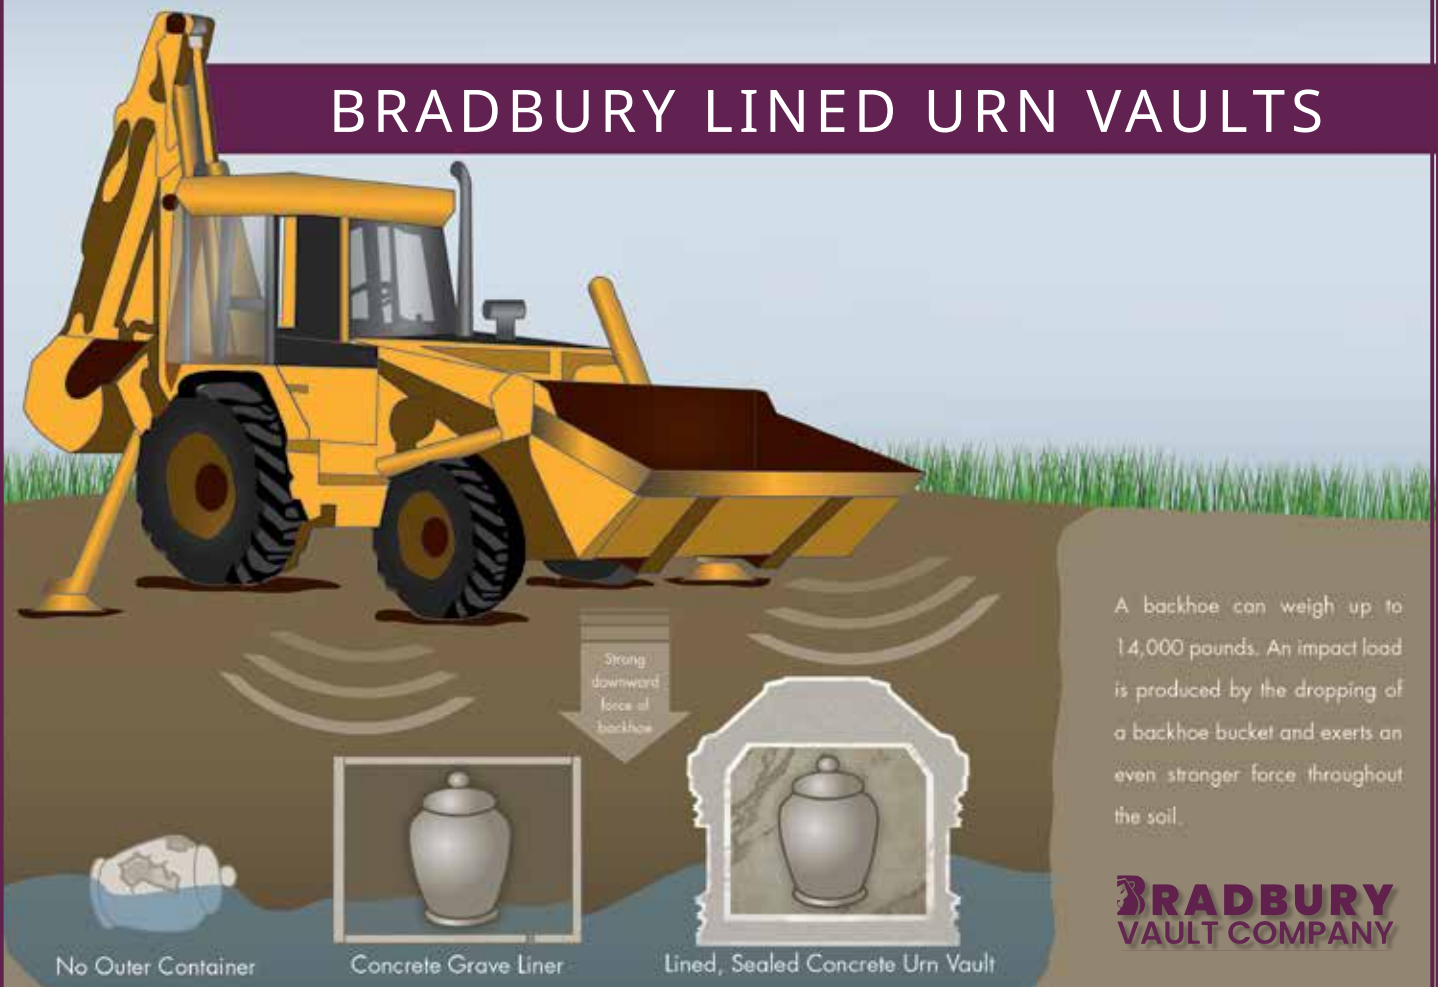

If it's not lined and sealed... it's not an urn vault.

BRADBURY LINED URN VAULTS

Why use an urn vault? Not only is a urn vault required in some cemeteries, but it's the vault that distributes the weight of the earth above. This prevents dangerous shifts that could disturb any headstone or marker, and protects the urn from being crushed from the earth used to fill the grave.

It also protects the urn from the weight of cemetery equipment which could sit over the grave at one time or another.